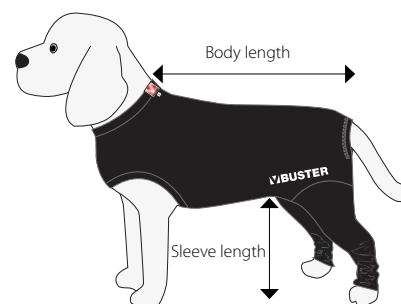

BUSTER Body Sleeves Hind Legs

Size Guide

The BUSTER Body Sleeves for hind legs is available in 8 sizes.

Cat. No	Description	Sleeve Length	Body Length	Suitable for
274047	BUSTER Body Sleeves, hind legs, XXXS	27 cm	28 cm	Small Chihuahua, kitten
274039	BUSTER Body Sleeves, hind legs, XXS	31 cm	36 cm	Chihuahua, Toy poodle, Shih Tzu, Cat
274040	BUSTER Body Sleeves, hind legs, XS	35 cm	45 cm	Yorkshire Terrier, Lhasa Apso, Toy poodle, Cat
274041	BUSTER Body Sleeves, hind legs, S	39 cm	50 cm	Maltese, Pekingese, French Bulldog, Pug, Terrier
274042	BUSTER Body Sleeves, hind legs, M	43 cm	55 cm	English Cocker Spaniel, Samoyed, Portuguese Podengo
274043	BUSTER Body Sleeves, hind legs, L	47 cm	61 cm	Schnauzer, Poodle, Fox Terrier, Chow-Chow
274044	BUSTER Body Sleeves, hind legs, XL	51 cm	71 cm	Collie, Appenzeller, Boxer, Labrador Retriever
274045	BUSTER Body Sleeves, hind legs, XXL	55 cm	81 cm	Rottweiler, Golden Retriever, Herdershond

Instructions for use

1. Roll up the BUSTER Body Sleeves and hold one sleeve between the hands, the KRUUSE logo must be on top of the dog's back
2. Put one of the dog's legs into the sleeve and pull the all the way up to till the dog's groin
  Pull the tail through the tail hole at the end of the BUSTER Body Sleeves
3. Roll up the other sleeve and put the dog's second leg into the sleeve, pull up the sleeve entirely till the groin
4. Drag the BUSTER Body Sleeves over the body of the dog
5. Lift up one front leg and pull through the leg hole in the BUSTER Body Sleeves
6. Lift up the second front leg and pull it through the leg hole in the BUSTER Body Sleeves
7. Drag the BUSTER Body Sleeves all the way up to the neck of the dog. Put your hand inside the BUSTER Body Sleeves along the dog's back from the dog' ears to the tail - and pull the BUSTER Body Sleeves in place

It is important that the sleeves are pulled up in full so that the seam follows the body of the dog (in the groin).

Adjust the length of the sleeves of the hind legs, the sleeves can be folded to suit the dog or the remaining fabric can be cut off.

Instruction for use

Scan QR code to
watch the video