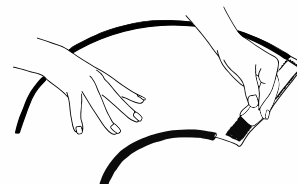

Easy application

The collar has a touch fastener system for easy and customized adaptation to each animal.

Soft padded edges

The collar is padded with a soft outer silicone edge to avoid scratching humans and furniture and a soft inner silicone edge for optimal a comfortable fit.

Full body coverage

The collar offers a full body coverage and protection preventing the animal from reaching certain areas of the body.

Instruction for use

Step 1

- Fold the collar around the neck
- Mark the selected position
- Leave two fingers width between the collar and neck
- Keep the touch fastener mated throughout the sizing procedure

Step 2

- Remove the adhesive liner from the touch fastener

Step 3

- Apply the adhesive part to the marked position
- Cut off redundant collar material

Step 4

- Place the collar on the pet's neck

Instruction for use
Scan QR code to
watch the video