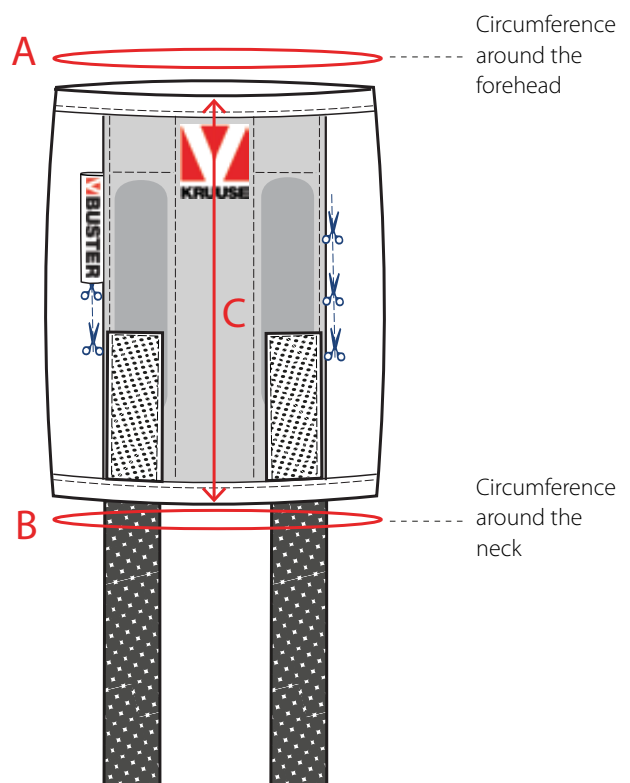

Size Guideline

KRUUSE Cat. No	Description	Size	A Circumference around the forehead in cm	B Circumference around the neck in cm	C Length from forehead to neck in cm
161645	BUSTER Ear Cover, 1/pk	XS	20.5	24	12
161646	BUSTER Ear Cover, 1/pk	S	24	26	15
161647	BUSTER Ear Cover, 1/pk	M	27.5	29.5	17
161648	BUSTER Ear Cover, 1/pk	L	31.5	33.5	19.5
161649	BUSTER Ear Cover, 1/pk	XL	35	38	21.5
161650	BUSTER Ear Cover, 1/pk	2XL	38	42	24
161651	BUSTER Ear Cover, Starter Pack, 6/pk	XS - 2XL			